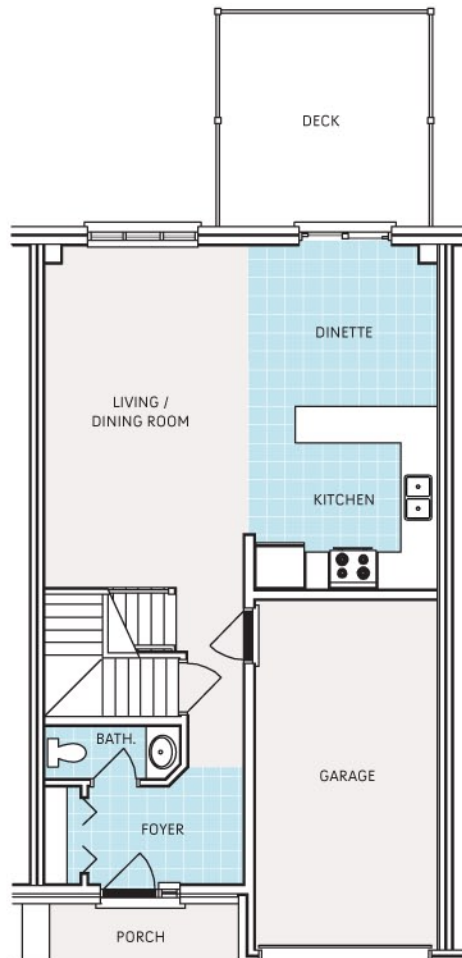

## FLOOR PLAN MIDDLE UNIT B

1,483 SQ. FT.

LOWER LEVEL

MAIN LEVEL

UPPER LEVEL