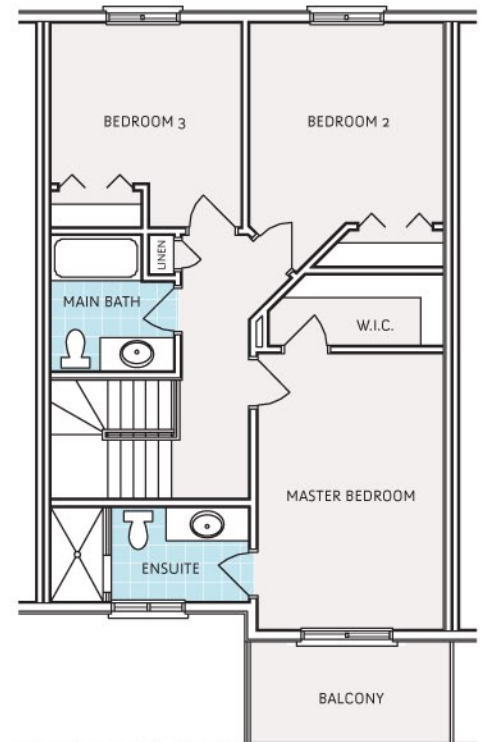

## FLOOR PLAN MIDDLE UNIT B

1,483 SQ. FT.

LOWER LEVEL

MAIN LEVEL

UPPER LEVEL